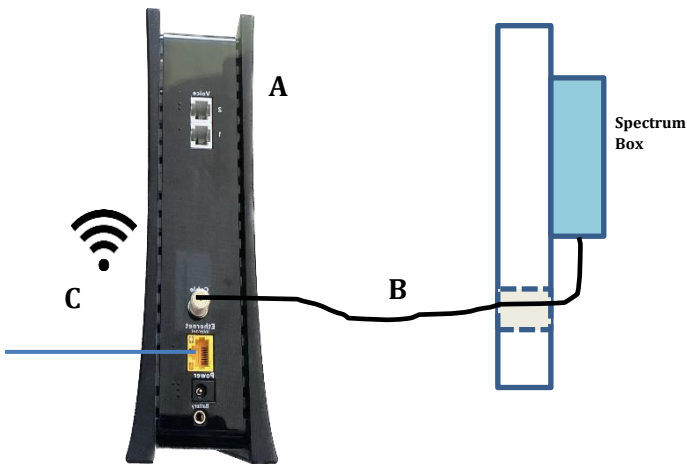

When Spectrum comes to connect your service

OUTSIDE:

1. They usually look for the Duke Power Meter (they need the earth ground)
2. The installer will add a Spectrum Box close to the meter.
3. A coax cable will be run from the closest pedestal (**P**) to the Spectrum Box
4. **Note:** A Spectrum Bury Team may be right behind the installer, or they may come up to 2 days later depending on scheduling. So, the cable may lay on the ground for a short time after installation.

Spectrum connects to your Internet / TV service

INSIDE the home:

- A.** The installer will bring your Spectrum Modem/Router and additional boxes to connect TVs.
- B.** A coax cable connection from Spectrum Box to the Spectrum Modem/Router is made.
- C.** The Modem Router is Wi-Fi enabled and a wired network can be connected to it as well.
- D. Note:** **If your network ready devices are available (e.g., TVs, etc.) the Spectrum installers should be able to help you connect devices to the network while they are there.**