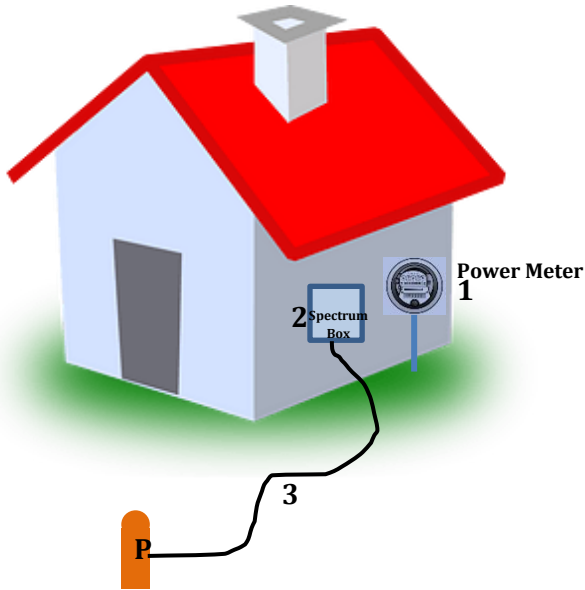

Things to know about your Initial Spectrum home connection.

When Spectrum comes to connect your service

OUTSIDE:

1. They usually look for the Duke Power Meter (they need the earth ground)
2. The installer will add a Spectrum Box close to the meter.
3. A coax cable will be run from the closest pedestal (**P**) to the Spectrum Box
4. **Note:** A Spectrum Bury Team may be right behind the installer, or they may come up to 2 days later depending on scheduling. So, the cable may lay on the ground for a short time after installation.